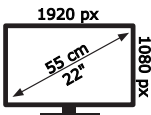

ENERG

FINLUX

22-FME-5160

22 kWh/1000h

ABCDEF **G**

32 kWh/1000h

2019/2013

50559695