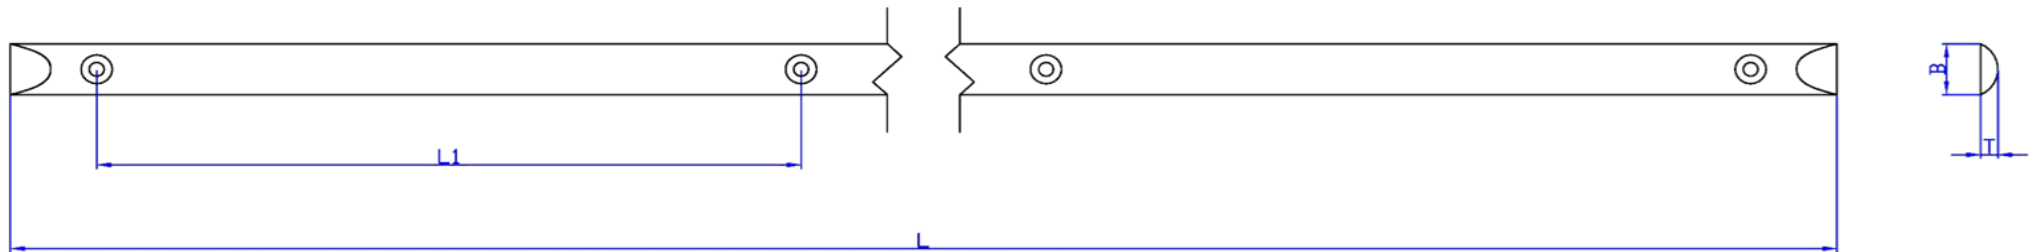

stainless steel 316 length

Item No.	size	L	L1	B	T
1017695	2500x19x6	2500	245	19	6

(mm)

QINGDAO HIGHLIGHT MACHINERY CO., LTD
2021/11/9