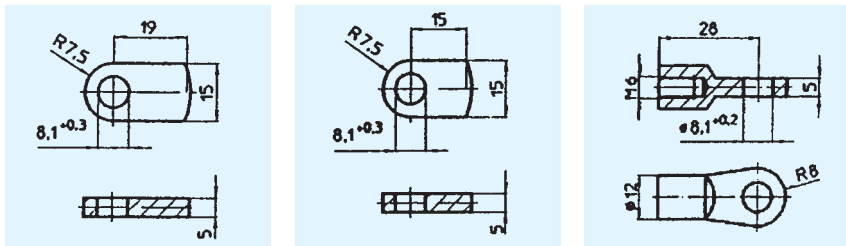

**BLACK
PAINTED GAS
SPRINGS**

Nitro-protected steel rod and marine corrosion resistant black painted cylinder

11

MODEL	TOTAL LENGTH mm (")	STROKE mm (")	OUTPUT FORCE Kg (lbs)	ROD DIA. mm (")	END FITTING		OEM PACKAGING Part No.	AFTERMARKET PACKAGING Part No.
					SIDE A TYPE	SIDE B TYPE		
U95-5	257 (10.1)	95 (3.7)	5 (11.0)	8 (0.3)	1	2	64312 G	64412 L
U95-10	257 (10.1)	95 (3.7)	10 (22.0)	8 (0.3)	1	2	64313 J	64413 N
U95-20	257 (10.1)	95 (3.7)	20 (44.0)	8 (0.3)	1	2	64314 L	64414 R
U140-10	365 (14.4)	142 (5.6)	10 (22.0)	8 (0.3)	1	1	64315 N	64415 T
U140-20	365 (14.4)	142 (5.6)	20 (44.0)	8 (0.3)	1	1	64316 R	64416 V
U140-30	365 (14.4)	142 (5.6)	30 (66.1)	8 (0.3)	1	1	64317 T	64417 X
U235-10	550 (21.6)	234 (9.2)	10 (22.0)	8 (0.3)	1	1	64318 V	64418 Z
U235-20	550 (21.6)	234 (9.2)	20 (44.0)	8 (0.3)	1	1	64319 X	64419 B
U235-30	550 (21.6)	234 (9.2)	30 (66.1)	8 (0.3)	1	1	64320 F	64420 K
U235-40	550 (21.6)	234 (9.2)	40 (88.1)	8 (0.3)	1	1	64321 H	64421 M
U260-20	600 (23.6)	262 (10.3)	20 (44.0)	8 (0.3)	2	3	64322 K	64422 P
U260-30	600 (23.6)	262 (10.3)	30 (66.1)	8 (0.3)	2	3	64323 M	64423 S
U260-40	600 (23.6)	262 (10.3)	40 (88.1)	8 (0.3)	2	3	64324 P	64424 U
U300-30	683 (26.8)	300 (11.8)	30 (66.1)	10 (0.4)	2	2	65297 V	65300 E
U300-40	683 (26.8)	300 (11.8)	40 (88.1)	10 (0.4)	2	2	65298 X	65301 G
U300-50	683 (26.8)	300 (11.8)	50 (110.2)	10 (0.4)	2	2	65299 Z	65302 J

NOTE: The total length is measured from center pivot line to end fitting at fully extended spring. Further lengths, strokes and output forces available on request (20 pieces each size minimum order)

END FITTINGS