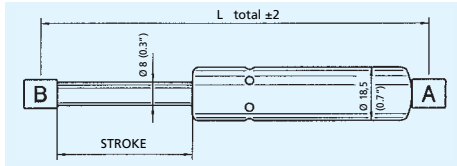

**BLACK
PAINTED GAS
SPRINGS**

Nitro-protected steel rod and marine corrosion resistant black painted cylinder

11

MODEL	TOTAL LENGTH mm (")	STROKE mm (")	OUTPUT FORCE Kg (lbs)	ROD DIA. mm (")	END FITTING		OEM PACKAGING Part No.	AFTERMARKET PACKAGING Part No.
					SIDE A TYPE	SIDE B TYPE		
U95-5	257 (10.1)	95 (3.7)	5 (11.0)	8 (0.3)	1	2	64312 G	64412 L
U95-10	257 (10.1)	95 (3.7)	10 (22.0)	8 (0.3)	1	2	64313 J	64413 N
U95-20	257 (10.1)	95 (3.7)	20 (44.0)	8 (0.3)	1	2	64314 L	64414 R
U140-10	365 (14.4)	142 (5.6)	10 (22.0)	8 (0.3)	1	1	64315 N	64415 T
U140-20	365 (14.4)	142 (5.6)	20 (44.0)	8 (0.3)	1	1	64316 R	64416 V
U140-30	365 (14.4)	142 (5.6)	30 (66.1)	8 (0.3)	1	1	64317 T	64417 X
U235-10	550 (21.6)	234 (9.2)	10 (22.0)	8 (0.3)	1	1	64318 V	64418 Z
U235-20	550 (21.6)	234 (9.2)	20 (44.0)	8 (0.3)	1	1	64319 X	64419 B
U235-30	550 (21.6)	234 (9.2)	30 (66.1)	8 (0.3)	1	1	64320 F	64420 K
U235-40	550 (21.6)	234 (9.2)	40 (88.1)	8 (0.3)	1	1	64321 H	64421 M
U260-20	600 (23.6)	262 (10.3)	20 (44.0)	8 (0.3)	2	3	64322 K	64422 P
U260-30	600 (23.6)	262 (10.3)	30 (66.1)	8 (0.3)	2	3	64323 M	64423 S
U260-40	600 (23.6)	262 (10.3)	40 (88.1)	8 (0.3)	2	3	64324 P	64424 U
U300-30	683 (26.8)	300 (11.8)	30 (66.1)	10 (0.4)	2	2	65297 V	65300 E
U300-40	683 (26.8)	300 (11.8)	40 (88.1)	10 (0.4)	2	2	65298 X	65301 G
U300-50	683 (26.8)	300 (11.8)	50 (110.2)	10 (0.4)	2	2	65299 Z	65302 J

NOTE: The total length is measured from center pivot line to end fitting at fully extended spring. Further lengths, strokes and output forces available on request (20 pieces each size minimum order)

END FITTINGS