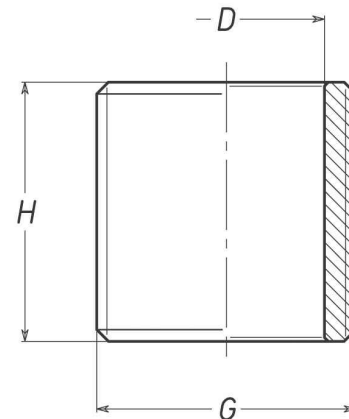

ART. 531

NIPPLE - BRASS

THREAD:

G = ISO 228/1 (BS 2779)

Weight (gr)	10	15	30	45	70	110	145	265
H	20	25	30	30	33	40	45	50
D	8	12	15	20	26	34	40	50
G	1/4"	3/8"	1/2"	3/4"	1"	1 1/4"	1 1/2"	2"