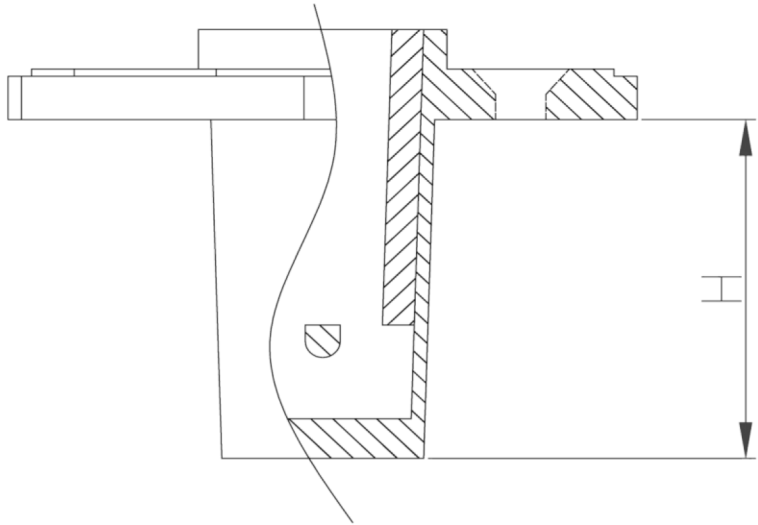

# Holder below tight & Holder below tight shiny

(mm)

Item No.	A	B	H
1022438	81	32	47