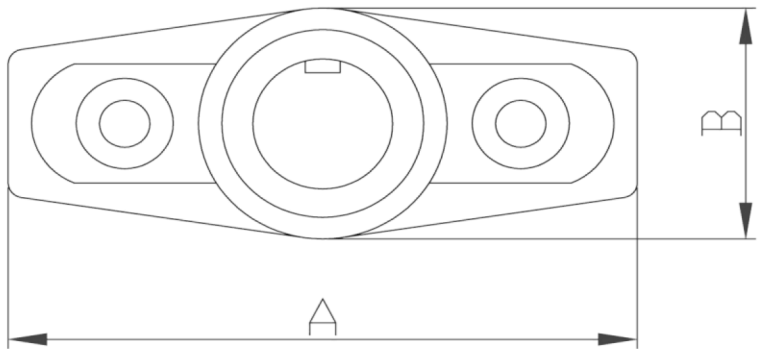

# Holder below tight & Holder below tight shiny

(mm)

Item No.	A	B	H
1022438	81	32	47