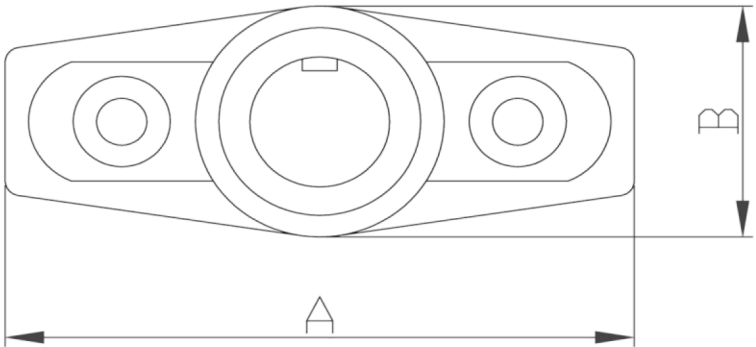

# Holder below tight & Holder below tight shiny

(mm)

Item No.	A	B	H
1022432	81	32	47