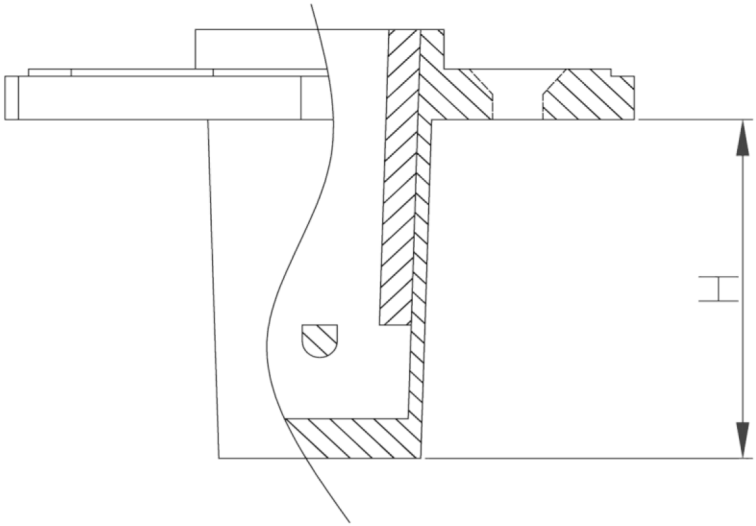

# Holder below tight & Holder below tight shiny

(mm)

Item No.	A	B	H
1022432	81	32	47